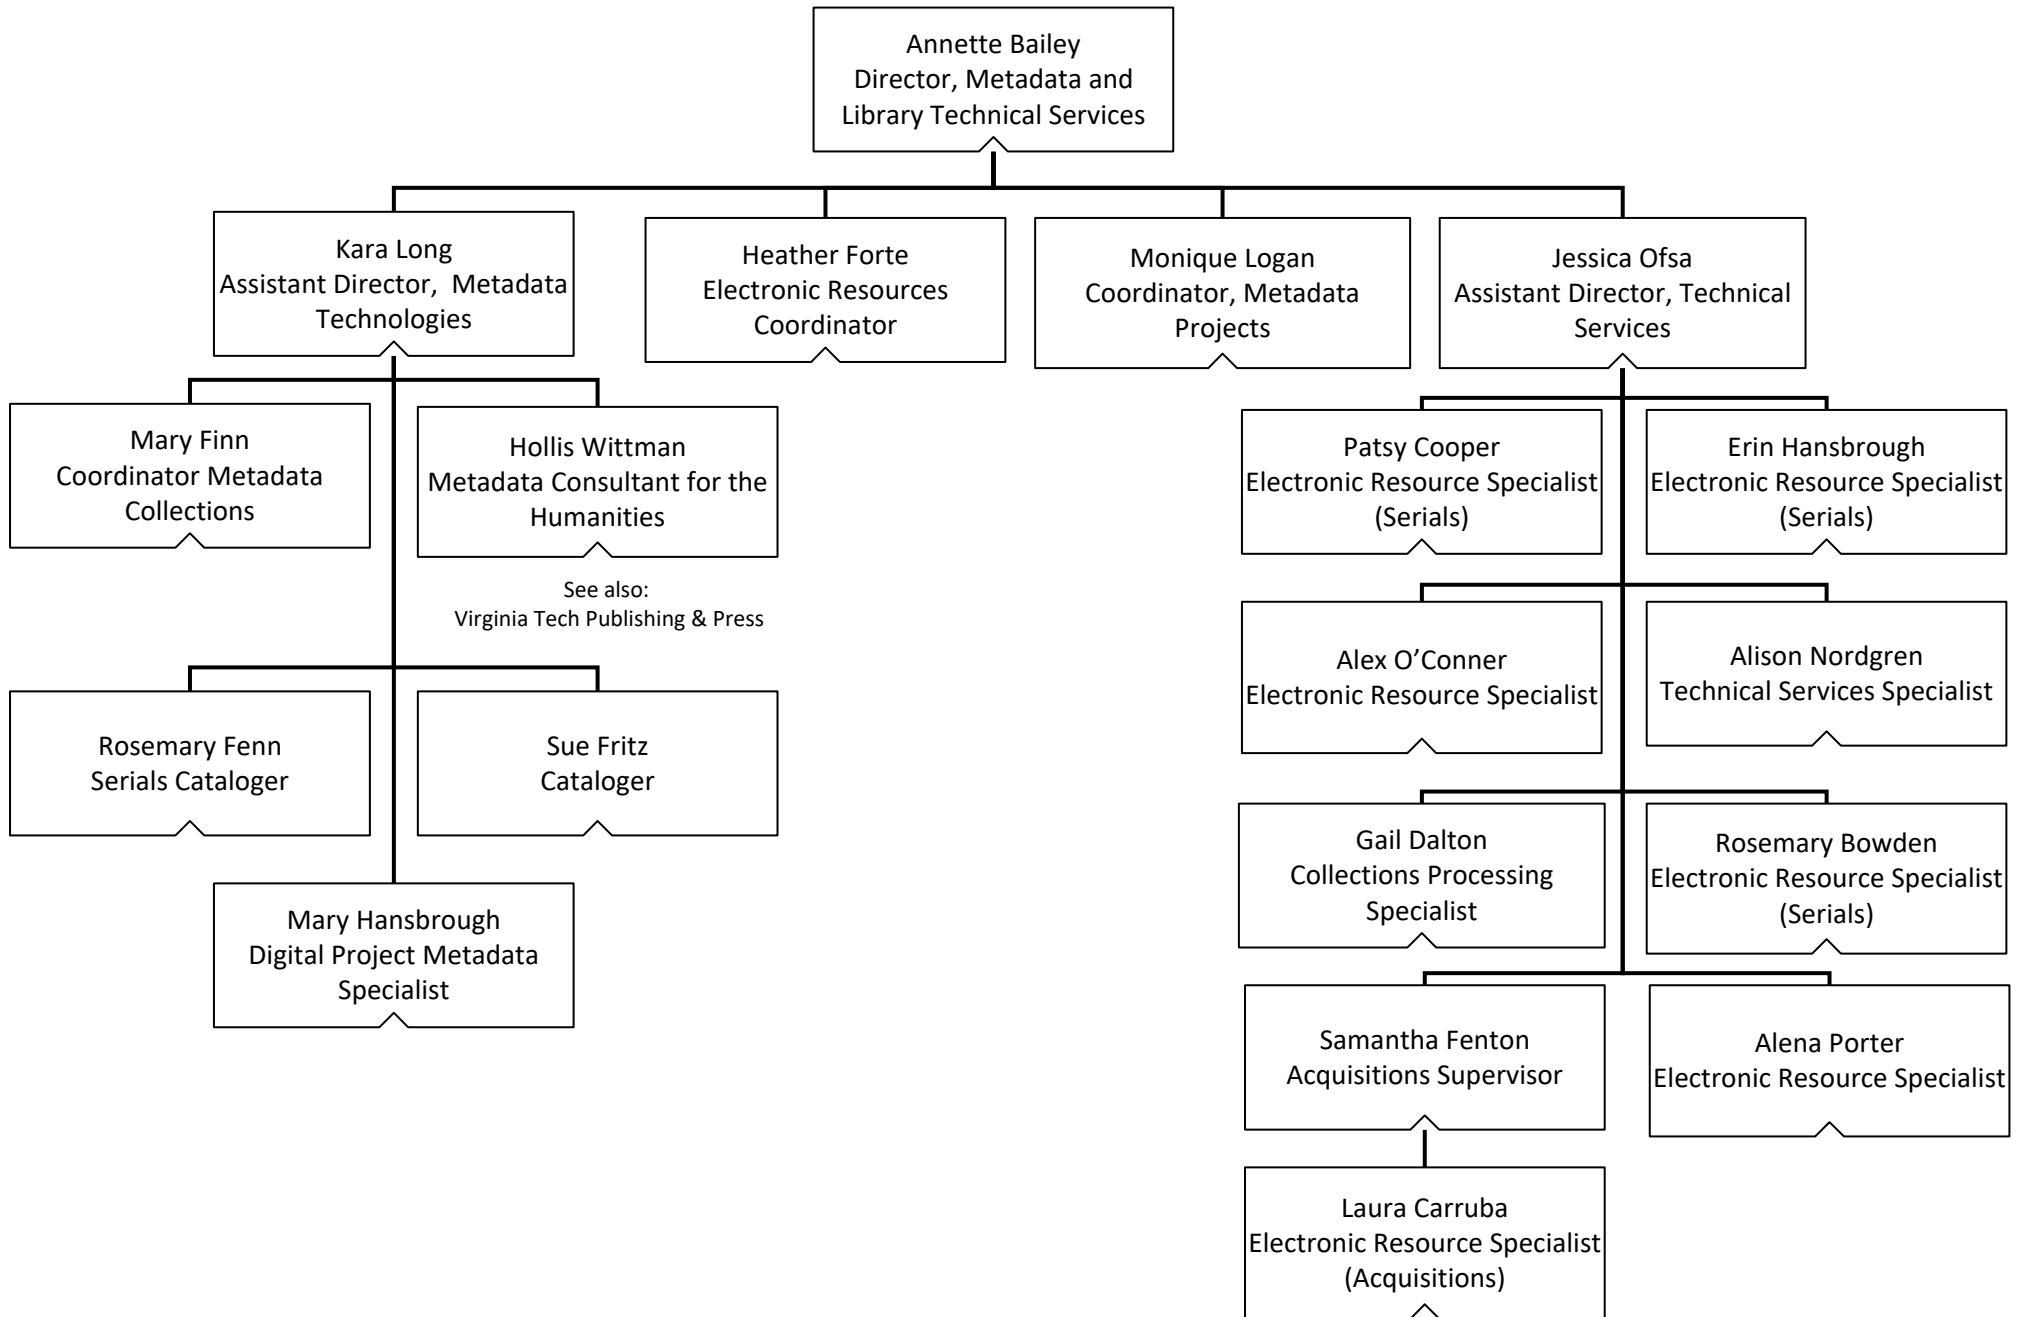

Virginia Tech – University Libraries

Metadata Services